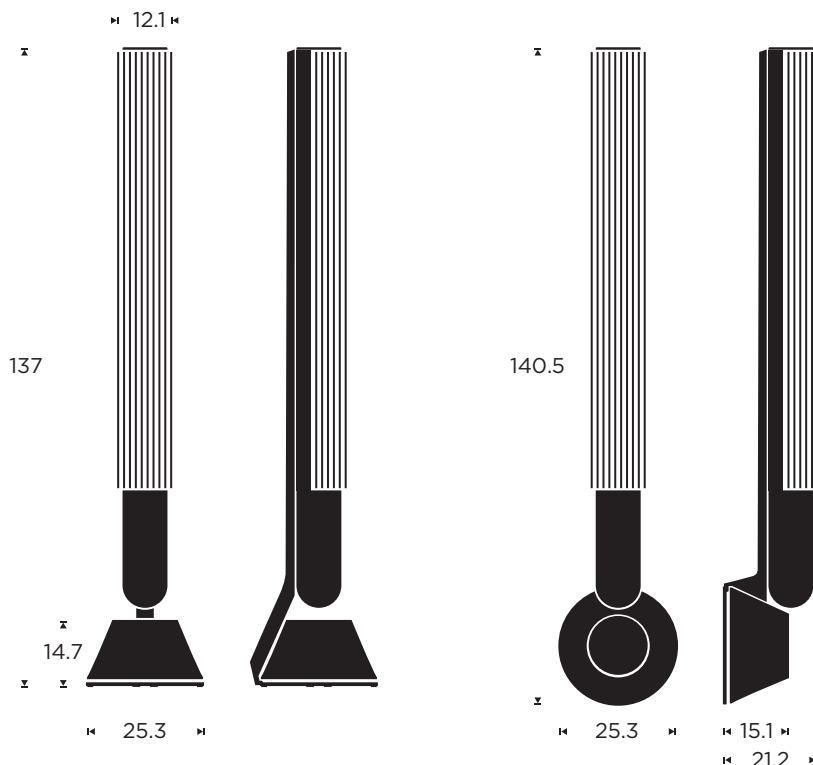

## Stereo excellence. In tune with you.

Beolab 28 is slimmer, smarter and more surprising than any stereo speaker you've experienced before. Position it anywhere in the home, stream anything you want instantly, and be immersed in powerful studio-grade sound that adapts to your space. All in a beautifully elegant form that can be controlled with a touch.

### IMPORTANT FEATURES

-  Studio-grade sound with exceptional stereo imaging.
-  High-resolution wireless streaming built in.
-  Sound adapts to your space automatically.
-  Slender form, can be placed on a wall or on the floor.
-  Built with quality materials, upgradeable connectivity module.

MEASUREMENTS

BASIC

**Product dimensions W x H x D**

On the floor:  
25.3 x 137 x 25.3 cm  
Wall mounted:  
21.2 x 140 x 25.3 cm

**Placement**

- Floor
- Wall mounted

**Recommended Room Size**

15 - 50 m<sup>2</sup>