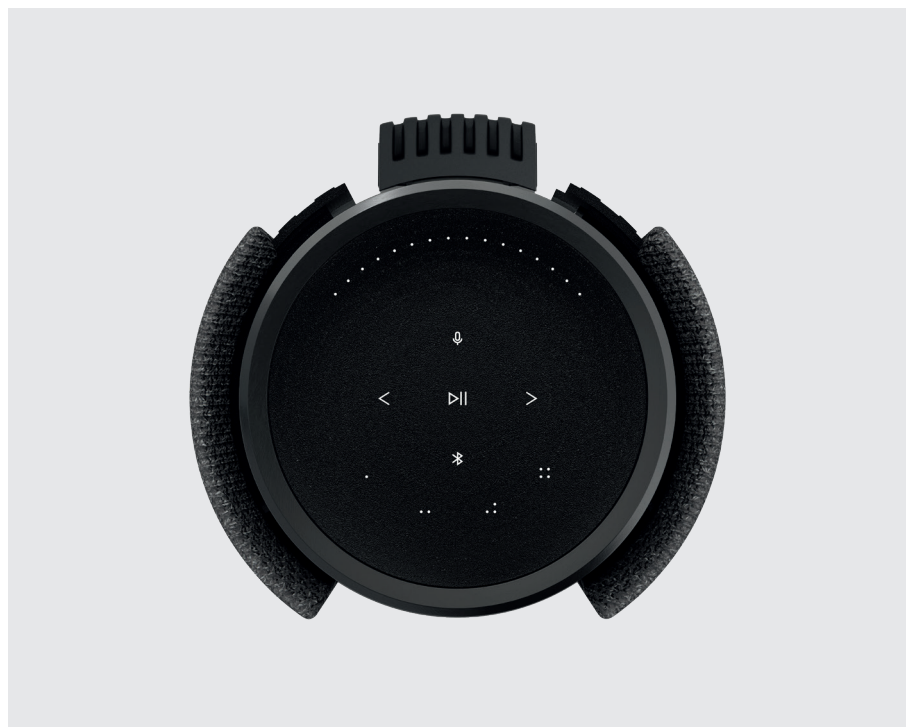

## Stereo excellence. In tune with you.

Beolab 28 is slimmer, smarter and more surprising than any stereo speaker you've experienced before. Position it anywhere in the home, stream anything you want instantly, and be immersed in powerful studio-grade sound that adapts to your space. All in a beautifully elegant form that can be controlled with a touch.

### IMPORTANT FEATURES

-  Studio-grade sound with exceptional stereo imaging.
-  High-resolution wireless streaming built in.
-  Sound adapts to your space automatically.
-  Slender form, can be placed on a wall or on the floor.
-  Built with quality materials, upgradeable connectivity module.